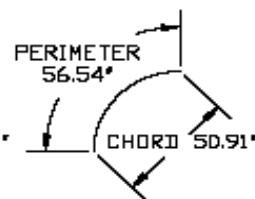

Coping Corner Measuring Guide

Straight Line = 180°

Full Circle = 360°

Note: All angles are measured from the water side.

Common 90° Radius Corners

3' Radius