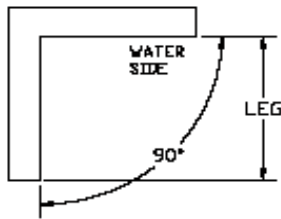

90° Single Weld