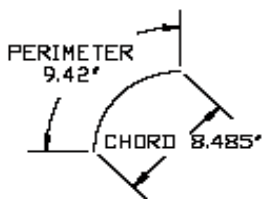

Bead Lock, 120' per roll		
	White	Grey
# of Rolls		

Individual Piece Orders				Notes
Type of Coping: _____				
	Ft / In / Ct	Description (Rev. 270, ect.)	Amount	
Straight pcs.	8' or 12' pcs.			
Corner				
Corner				
Corner				
Corner				
Clips	2" wide			
Screws	110 per box			

Coping corner measuring guide on back.

Coping Corner Measuring Guide

90° Radius Bend

90° Single Weld

90° Diagonal Double Weld

135° Radius Bend

135° Single Weld

225° Single Weld

270° Single Weld

270° Diagonal Double Weld

Straight Line = 180°

Full Circle = 360°

Note: All angles are measured from the water side.

Common 90° Radius Corners

6" Radius

1' Radius