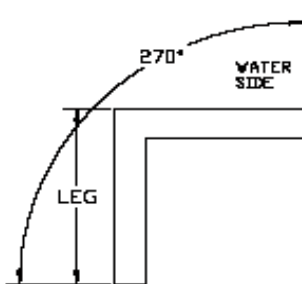

Bead Lock, 120' per roll		
	White	Grey
# of Rolls		

Individual Piece Orders				Notes
Type of Coping: _____				
	Ft / In / Ct	Description (Rev. 270, ect.)	Amount	
Straight pcs.	8' or 12' pcs.			
Corner				
Corner				
Corner				
Corner				
Clips	2" wide			
Screws	110 per box			

Coping corner measuring guide on back.

Coping Corner Measuring Guide

90° Radius Bend

90° Single Weld

90° Diagonal Double Weld

135° Radius Bend

135° Single Weld

225° Single Weld

270° Single Weld

270° Diagonal Double Weld

Straight Line = 180°

Full Circle = 360°

Note: All angles are measured from the water side.

Common 90° Radius Corners

6" Radius

1' Radius