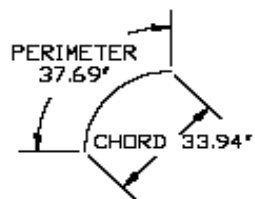

Coping Corner Measuring Guide

Straight Line = 180°

Full Circle = 360°

Note: All angles are measured from the water side.

Common 90° Radius Corners

2' Radius