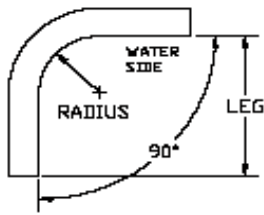

Coping Corner Measuring Guide

90° Radius Bend