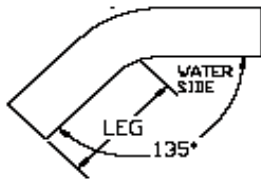

Bead Lock, 120' per roll		
	White	Grey
# of Rolls		

Individual Piece Orders				Notes
Type of Coping: _____				
	Ft / In / Ct	Description (Rev. 270, ect.)	Amount	
Straight pcs.	8' or 12' pcs.			
Corner				
Corner				
Corner				
Corner				
Clips	2" wide			
Screws	110 per box			

Coping corner measuring guide on back.

Coping Corner Measuring Guide

90° Radius Bend

90° Single Weld

90° Diagonal Double Weld

135° Radius Bend

135° Single Weld

225° Single Weld

270° Single Weld

270° Diagonal Double Weld

Straight Line = 180°

Full Circle = 360°

Note: All angles are measured from the water side.

Common 90° Radius Corners

6" Radius

1' Radius