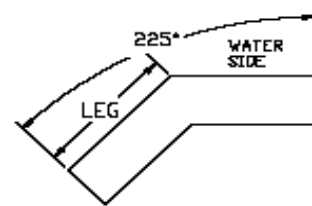

Bead Lock, 120' per roll		
	White	Grey
# of Rolls		

Individual Piece Orders				Notes
Type of Coping: _____				
	Ft / In / Ct	Description (Rev. 270, ect.)	Amount	
Straight pcs.	8' or 12' pcs.			
Corner				
Corner				
Corner				
Corner				
Clips	2" wide			
Screws	110 per box			

Coping corner measuring guide on back.

Coping Corner Measuring Guide

90° Radius Bend

90° Single Weld

90° Diagonal Double Weld

135° Radius Bend

135° Single Weld

225° Single Weld

270° Single Weld

270° Diagonal Double Weld

Straight Line = 180°

Full Circle = 360°

Note: All angles are measured from the water side.

Common 90° Radius Corners

6" Radius

1' Radius