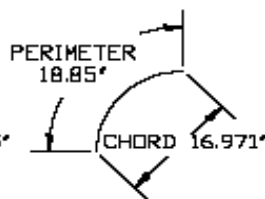

Bead Lock, 120' per roll		
	White	Grey
# of Rolls		

Individual Piece Orders				Notes
Type of Coping: _____				
	Ft / In / Ct	Description (Rev. 270, ect.)	Amount	
Straight pcs.	8' or 12' pcs.			
Corner				
Corner				
Corner				
Corner				
Clips	2" wide			
Screws	110 per box			

Coping corner measuring guide on back.

Coping Corner Measuring Guide

90° Radius Bend

90° Single Weld

90° Diagonal Double Weld

135° Radius Bend

135° Single Weld

225° Single Weld

270° Single Weld

270° Diagonal Double Weld

Straight Line = 180°

Full Circle = 360°

Note: All angles are measured from the water side.

Common 90° Radius Corners

6" Radius

1' Radius