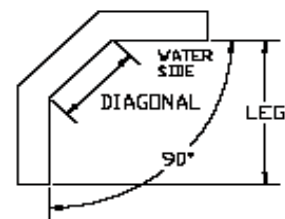

Bead Lock, 120' per roll		
	White	Grey
# of Rolls		

Individual Piece Orders				Notes
Type of Coping: _____				
	Ft / In / Ct	Description (Rev. 270, ect.)	Amount	
Straight pcs.	8' or 12' pcs.			
Corner				
Corner				
Corner				
Corner				
Clips	2" wide			
Screws	110 per box			

Coping corner measuring guide on back.

Coping Corner Measuring Guide

90° Radius Bend

90° Single Weld

90° Diagonal Double Weld

135° Radius Bend

135° Single Weld

225° Single Weld

270° Single Weld

270° Diagonal Double Weld

Straight Line = 180°

Full Circle = 360°

Note: All angles are measured from the water side.

Common 90° Radius Corners

6" Radius

1' Radius