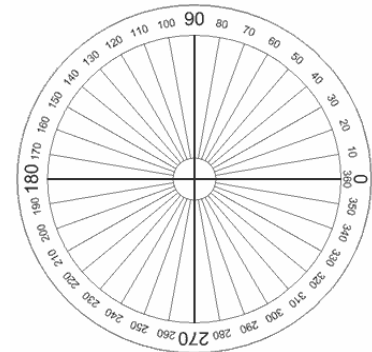

Bead Lock, 120' per roll		
	White	Grey
# of Rolls		

Individual Piece Orders				Notes
Type of Coping: _____				
	Ft / In / Ct	Description (Rev. 270, ect.)	Amount	
Straight pcs.	8' or 12' pcs.			
Corner				
Corner				
Corner				
Corner				
Clips	2" wide			
Screws	110 per box			

Coping corner measuring guide on back.

Coping Corner Measuring Guide

90° Radius Bend

90° Single Weld

90° Diagonal Double Weld

135° Radius Bend

135° Single Weld

225° Single Weld

270° Single Weld

270° Diagonal Double Weld

Straight Line = 180°

Full Circle = 360°

Note: All angles are measured from the water side.

Common 90° Radius Corners

6" Radius

1' Radius