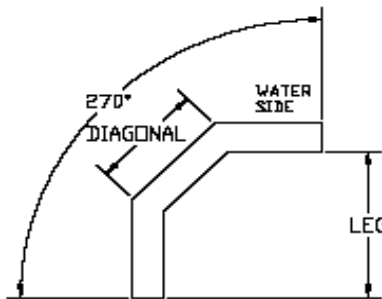

Bead Lock, 120' per roll		
	White	Grey
# of Rolls		

Individual Piece Orders				Notes
Type of Coping: _____				
	Ft / In / Ct	Description (Rev. 270, ect.)	Amount	
Straight pcs.	8' or 12' pcs.			
Corner				
Corner				
Corner				
Corner				
Clips	2" wide			
Screws	110 per box			

Coping corner measuring guide on back.

Coping Corner Measuring Guide

90° Radius Bend

90° Single Weld

90° Diagonal Double Weld

135° Radius Bend

135° Single Weld

225° Single Weld

270° Single Weld

270° Diagonal Double Weld

Straight Line = 180°

Full Circle = 360°

Note: All angles are measured from the water side.

Common 90° Radius Corners

6" Radius

1' Radius