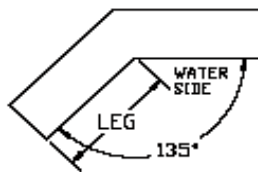

Bead Lock, 120' per roll		
	White	Grey
# of Rolls		

Individual Piece Orders				Notes
Type of Coping: _____				
	Ft / In / Ct	Description (Rev. 270, ect.)	Amount	
Straight pcs.	8' or 12' pcs.			
Corner				
Corner				
Corner				
Corner				
Clips	2" wide			
Screws	110 per box			

Coping corner measuring guide on back.

Coping Corner Measuring Guide

90° Radius Bend

90° Single Weld

90° Diagonal Double Weld

135° Radius Bend

135° Single Weld

225° Single Weld

270° Single Weld

270° Diagonal Double Weld

Straight Line = 180°

Full Circle = 360°

Note: All angles are measured from the water side.

Common 90° Radius Corners

6" Radius

1' Radius